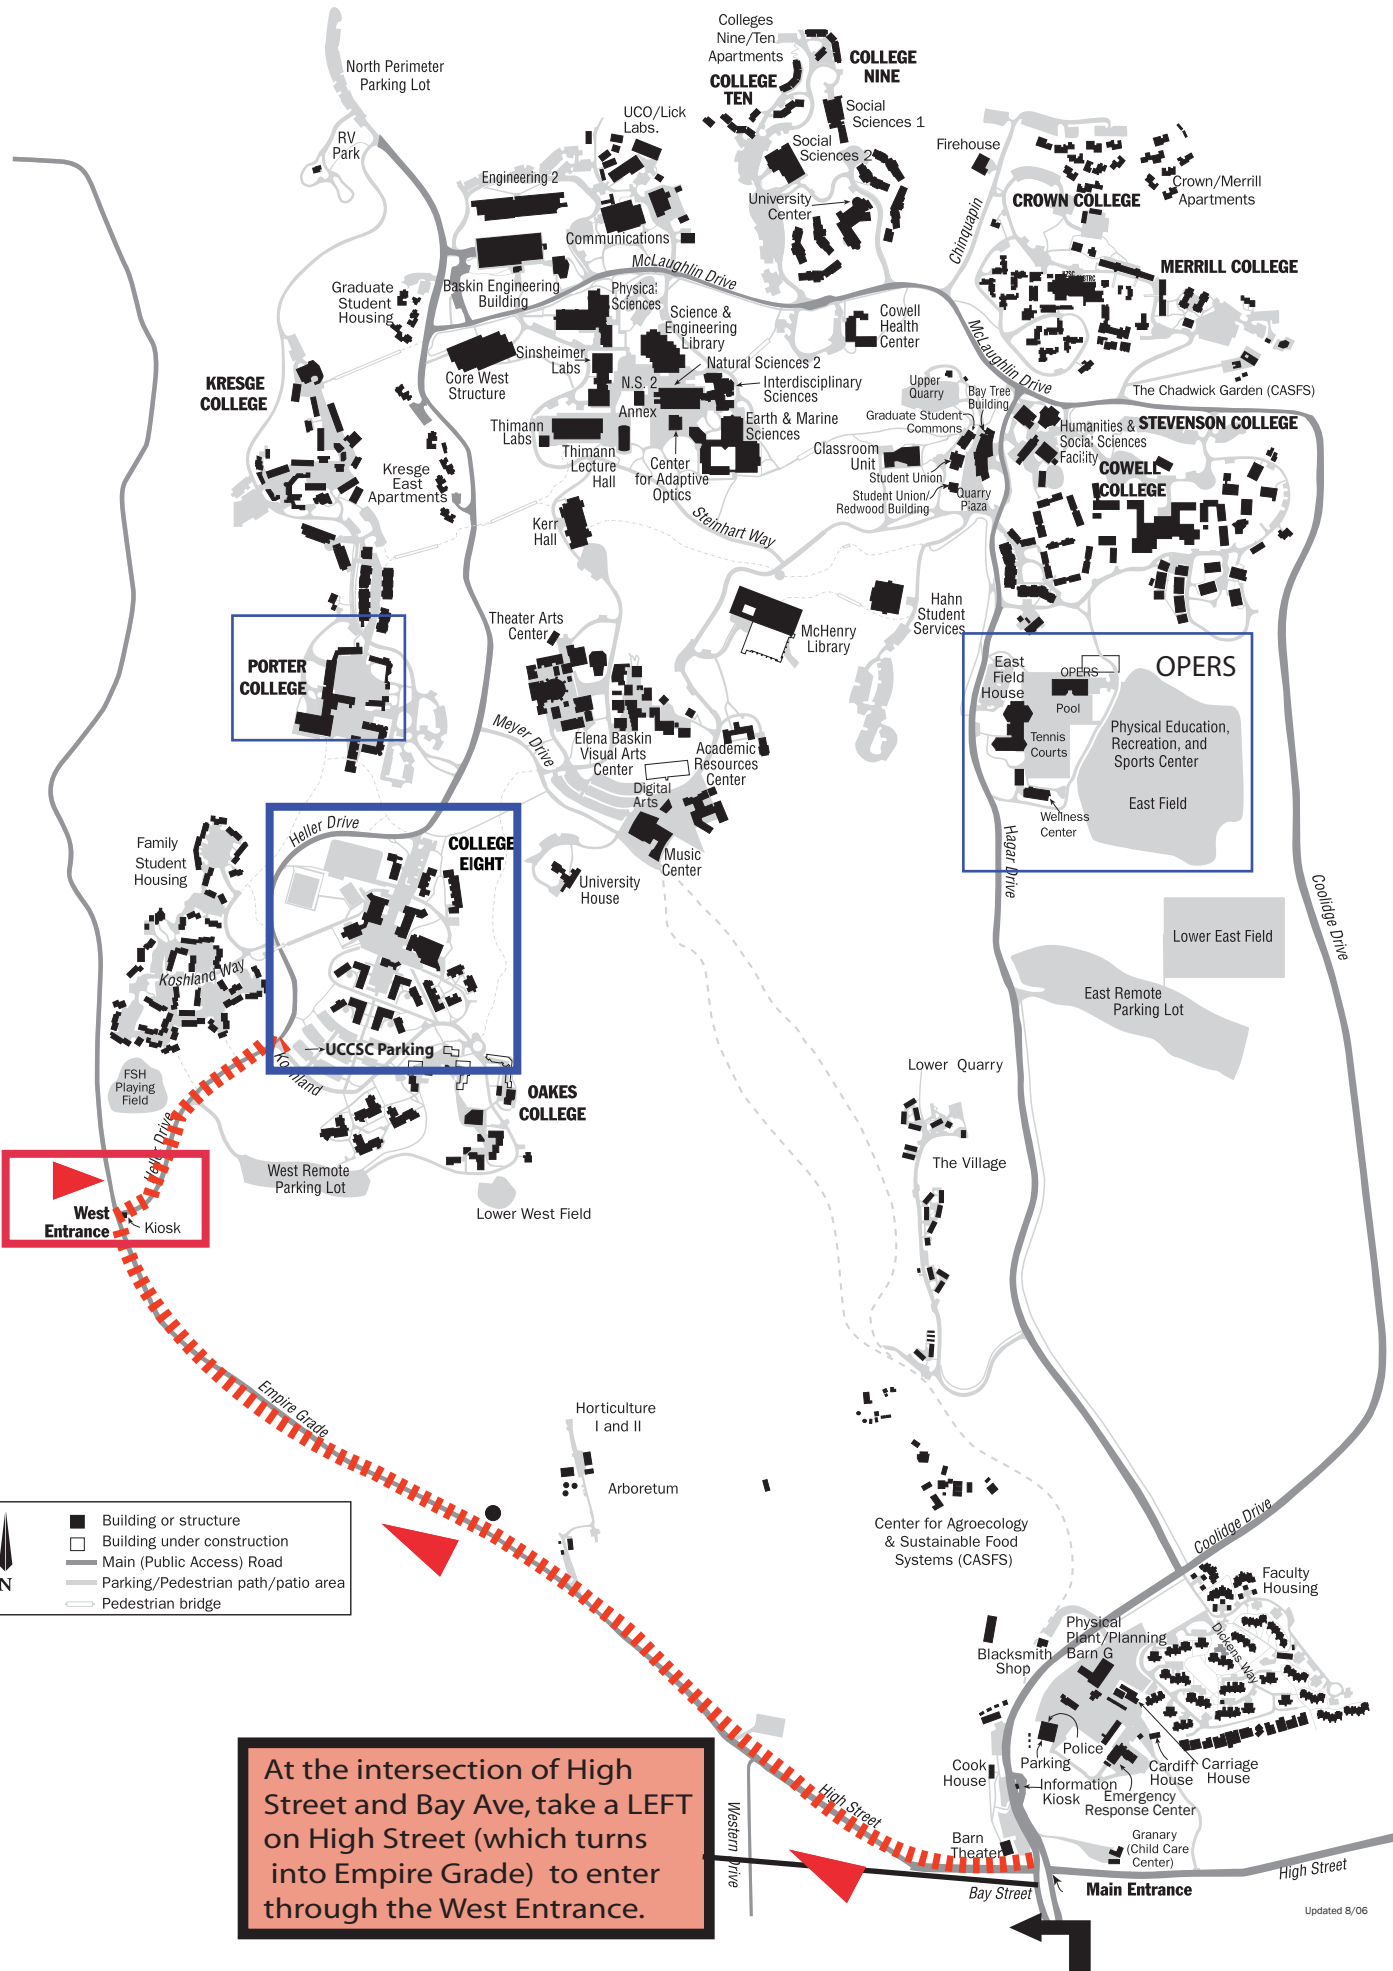

UCSC CAMPUS MAP

At the intersection of High Street and Bay Ave, take a LEFT on High Street (which turns into Empire Grade) to enter through the West Entrance.