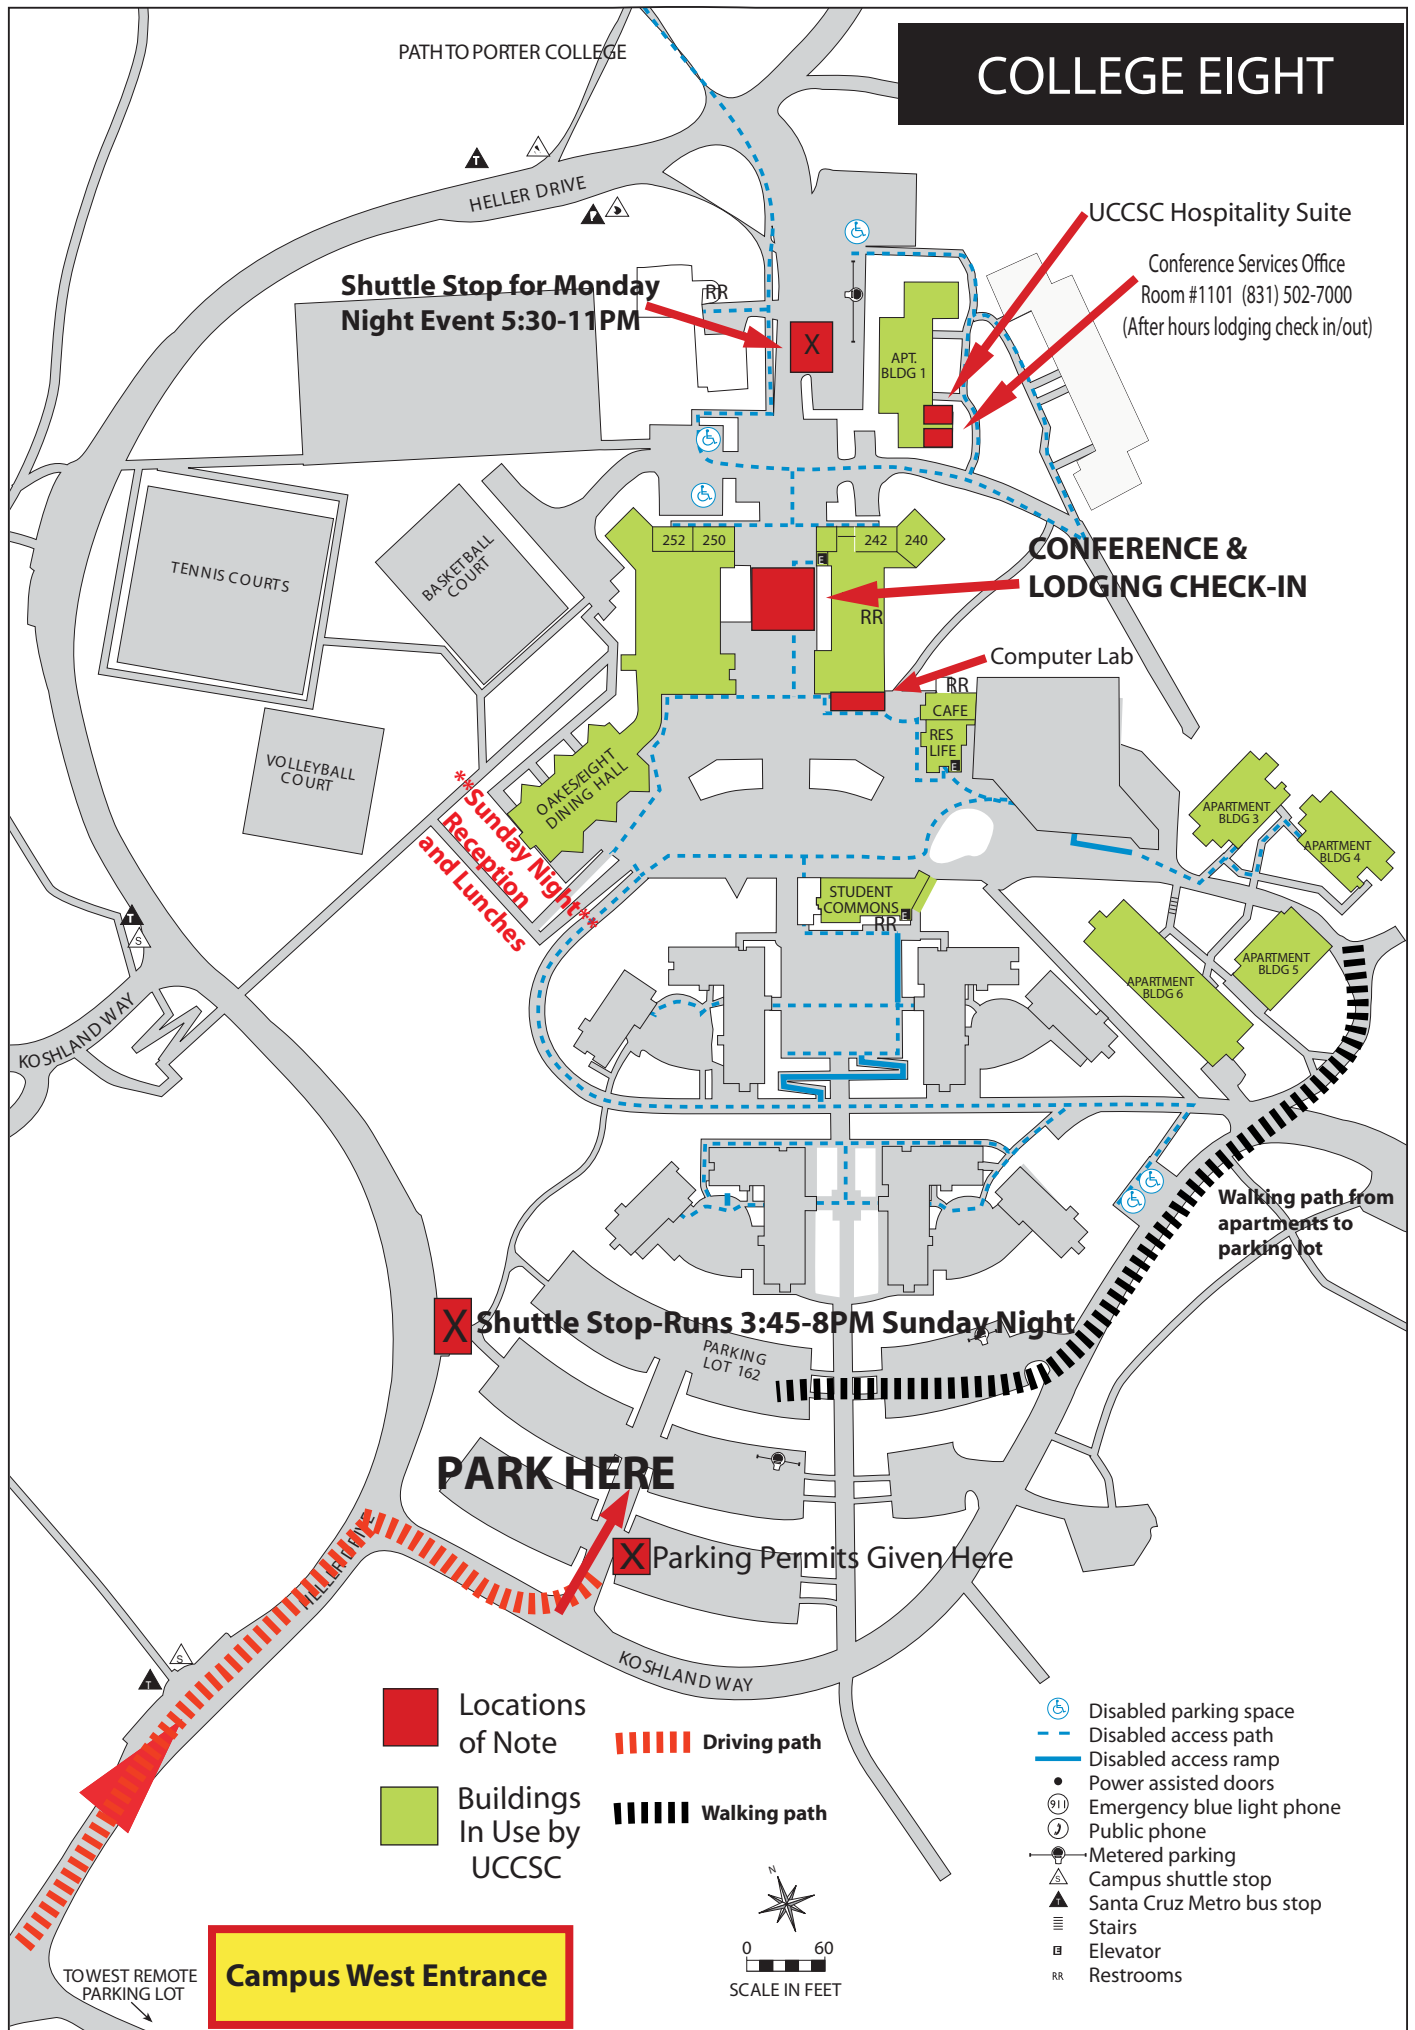

COLLEGE EIGHT

PATH TO PORTER COLLEGE

HELLER DRIVE

Shuttle Stop for Monday Night Event 5:30-11PM

UCCSC Hospitality Suite

Conference Services Office
Room #1101 (831) 502-7000
(After hours lodging check in/out)

CONFERENCE & LODGING CHECK-IN

Computer Lab

Sunday Night Reception and Lunches

Walking path from apartments to parking lot

X Shuttle Stop-Runs 3:45-8PM Sunday Night

PARK HERE

X Parking Permits Given Here

TOWEST REMOTE PARKING LOT

Campus West Entrance

0 60
SCALE IN FEET

- Red square: Locations of Note
- Green square: Buildings In Use by UCCSC

- Red dashed line: Driving path
- Black dashed line: Walking path

- Blue wheelchair icon: Disabled parking space
- Blue dashed line: Disabled access path
- Blue solid line: Disabled access ramp
- Black dot: Power assisted doors
- Blue circle with '911': Emergency blue light phone
- Blue circle with 'P': Public phone
- Black circle with 'M': Metered parking
- Black triangle with 'S': Campus shuttle stop
- Black triangle with 'M': Santa Cruz Metro bus stop
- Black vertical lines: Stairs
- Black square with 'E': Elevator
- Black square with 'RR': Restrooms